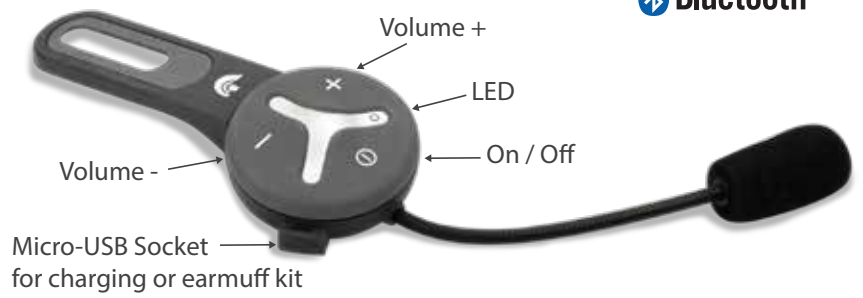

WIRELESS INTERCOM

OPSYSELEC

DUO

TRIO

ACCESSORIES

Headset Holder

Earmuff Kit

Technical specifications

- Simultaneous Communication (Full Duplex)
- Maximum range of 1 Km in open field
- Bluetooth 3.0
- Automatic Volume control based on background noises
- Adaptable with safety helmets and regular helmets
- Water and dust resistant
- Rechargeable battery
- Usable for left or right ear
- The reconnection is automatic
- Acoustic + Electronic noise cancellation (by DSP)
- Compatible with bluetooth mobile phone
- Call pick-up by voice
- Microphone MUTE
- Talk time : up to 10 ~ 15 hours
- Stand-by time : 1000 hours
- Charging time : 2 hours

USB charging cable (included in the package)

Bike

Ski

Work

AND MUCH MORE...

Pads for any helmet

Clips for Hard Hat

Headset Holder

Earmuff Kit

+

speaker

Speaker goes inside the earmuff.